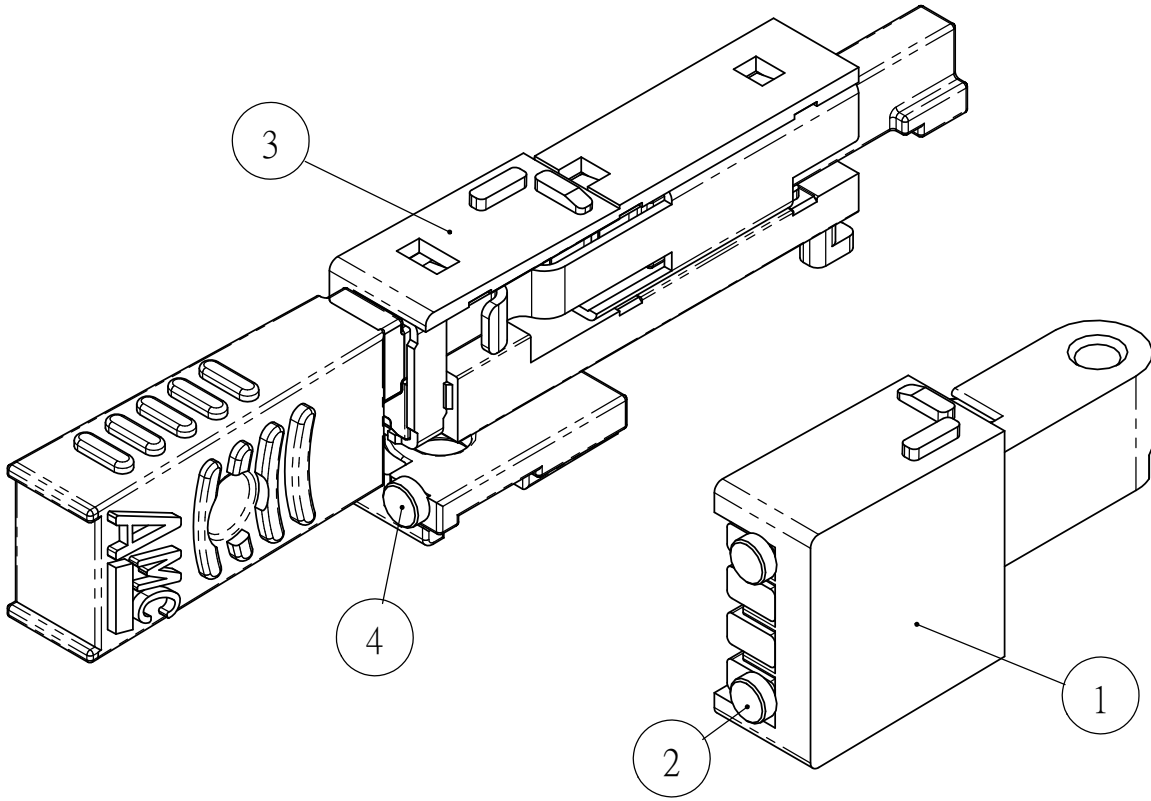

SIZE	ITEM NAME	PN	POS.
COMPACT	LIGHT PIPE BRACKET	P173034BFBE0T01A30	1
	LIGHT PIPE-(2LED)	P173034BFBE0T04A30	2
	HANDLE BRACKET+M2.5 Screw x 2 PCS	P173034BFBE0B01A60	3
	BLUE LIGHT PIPE	P173034BFBE0B04A30	4

REV.	Description	APPD.

UNITS: mm	CUSTOM DWG NO / REV: N/A		NAME: AMC Handle ASS'Y-Compact	LEANPAC
MAT'L: N/A	FINISH: N/A	Q'TY: SET	PART NO: P173034BFBE5004A30	
.X ± ***	.X° ± ***	APPD: Leo Sun 2009.04.03	DWG NO: 805-0000-210	
.XX ± ***	.XX° ± ***	CHKD: Leo Sun 2009.04.03		
.XXX ± ***	.XXX° ± ***	DRAWN: Leo Sun 2008.06.06		
			REV.: A3	